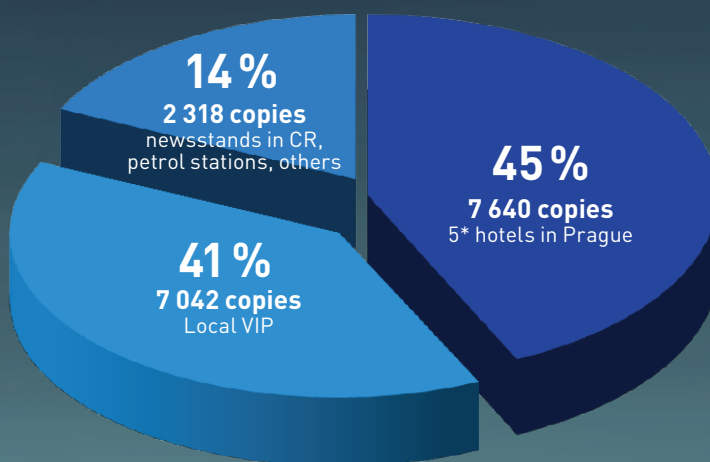

LUXURY

DISTRIBUTION STRUCTURE 2018

The circulation and the distribution of the Luxury is audited by ABC ČR.

EXAMPLES OF DISTRIBUTION LISTS

HOTELS DISTRIBUTION 11/2017

Alchymist	100
Ambassador Zlatá Husa	280
Aria	90
Augustine a Luxury Collection Hotel	130
Barcelo Brno Palace	160
Boscolo Prague Hotel	250
Buddha-bar	60
Cosmopolitan Hotel	230
Dům U Tří Čápů	40
Emblem	140
Four Seasons Hotel Prague	20
GH Bohemia	140
Golden Tulip Savoy Prague	40
Grandior Hotel	450
Hilton	300
Hilton Prague Old Town	180
Hoffmeister	70
Hotel General	40
Hotel UNIC	20
IHI Towers (Corinthia)	1 250
Imperial (Art Deco Imperial hotel)	280
InterContinental	480
Kings Court Praha	250
Le Palais	110
Mandarin Oriental Prague	130
Marriott	380
NH Hotel Prague	140
Occidental Praha Hotel	170
Pachtův Palác	70
Palace Praha	250
Paris Praha	110
President	160
Radisson	240
Residence Malostranská	20
Savoy	180
Sheraton	240
Thalia	30
The Iron Gate	70
The Mark	100
U Prince	80
U Zlatého Stromu	20
Ventana	140

HOTELS TOTAL 7 640

DISTRIBUTION NEWSSTANDS, PETROL STATIONS, OTHERS

Newsstands	2 000
Luxury – for the needs of publishers	318
TOTAL NEWSSTANDS, OTHERS	2 318

DISTRIBUTION VIP CLIENTS 11/2017

CARS	
Bentley Praha, Lamborghini Praha	50
BMW Cestlice	1 025
Porsche	185
DESIGN	
Audioego	27
Basys	30
Home Style	43
Insight Home	135
Moser	187
Potten and Pannen	80
Sotheby's	178
WATCHES AND JEWELRY	
Hodinařství Bechyně	20
Klenotnictví Dušák	415
COSMETICS	
Babor	200
La Mer	60
AIRLINE COMPANIES	
All private flights from Czech Republic	90
[Bahrain Royal Flight, Dubai Air Wing, Qatar Amiri Flight, Comlux Aviation, VistaJet, TAG Aviation UK, Hangar 8, DC Aviation, MetroJet, LuxAviation, Air Charter Scotland, Bulgaria Air, Global Jet Luxembourg, Global Jet Austria, Nomad Aviation, ElitAvia, Moscow Sky, Tiriac Air, Flying Service, VR Jet, Blue Jet, Corporate Jet Management, FlyJet, AirFix, Cat Aviation, Air X, Tyrolean Jet Services, London Executive Aviation, International Jet Management, Abelag, Gozen Havacilik]	
Václav Havel Airport, VIP Service & Airport Lounges	400
[VIP Club Continental, Salonek Club Europa, Citigold Lounge, Crystal Lounge T1, Crystal Lounge T2, Salonek Terminálu 3]	
FASHION	
Baldinini	50
Brioni	20
Corneliani	20
Hugo Boss	500
Versace, E.Zegna, S. Ferragamo, G. Armani,	187
Bottega Veneta, Etro, Fendi, Tods, S. Rossi, Valentino	
OTHERS	
Balance Club Brumlovka	10
Clinics Aesthetic Medicine	2 860
Volcano Health Club	20
VIP clients Luxury	220
TOTAL VIP	7 042
TOTAL CIRCULATION LUXURY	17 000

All the returns of Luxury magazine are distributed on the boards of CSA.

SPECIAL SUPPLEMENTS:

LUXURY BEAUTY

Trends and news: aesthetics, beauty, health.
Date of publication: 9. 3. 2018

LUXURY DESIGN

Design news in Czech Republic
Date of publication: 31. 5. 2018

LUXURY HODINKY & ŠPERKY

Watches and jewels in Czech Republic
Date of publication: 17. 10. 2018

LUXURY TRAVEL

Luxury travelling
Date of publication: 11. 9. 2018