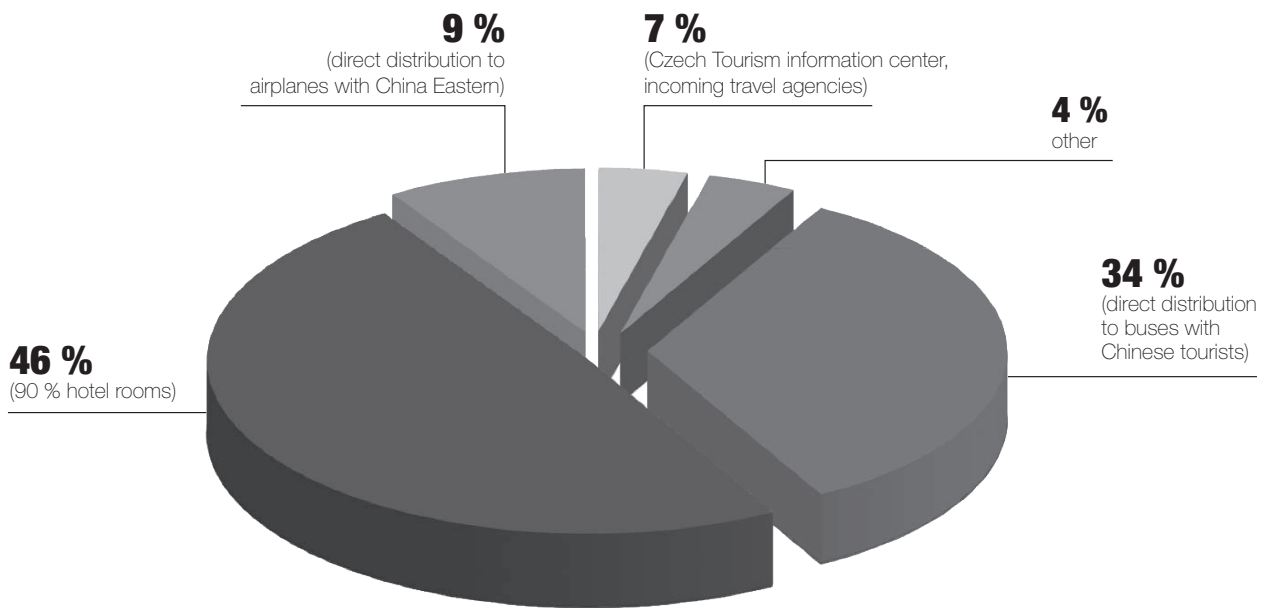

PRESENTATION OF DISTRIBUTION LIST

DISTRIBUTION TO AIRPLANES

China Eastern 900
(Prague–Si-an, Šanghaj 4 times a week)

DISTRIBUTION TO HOTELS

4* PRAGUE
Sif hotelů H&H hotels 600
Hotel Unic 100
Hotel International Prague 200
Antik City 30
Appia Hotel 50
K+K Hotels, Hotel Fenix 50
K+K Hotels, Hotel Central 50
Panorama 30
Hotel Opera 50
Holiday Inn Prague Congress Centre 20
Hotel Residence Emmy 30
Clarion Congress Hotel, Praha 9 50
Hotel Duo 40
Hotel Expo Prag 30
Myo Hotel Caruso 20
Bohemia Plaza 30
Three Crowns Hotel 20
Seven Days Hotel 20
Hotel The Charles 40
Grand Hotel Praha 20
Hotel Arkada 30
Louren Hotel 30
Hotel Golden Crown 50

5* PRAGUE
Ambasador 400
Hilton 300
Hilton Prague Old Town 180
Imperial (Art Deco Imperial hotel) 280
Boscolo Carlo 250
Palace Praha 250
Sheraton 240
Mandarin 130
Le Palais hotel 100
NH Prague hotel 100
GH Bohemia hotel 140
Cosmopolitan hotel 230
Grandior 450
Radisson 240

4* CESKY KRUMLOV
U Malého Vítka 40
Hotel Grand 60
Hotel Gold 50

3* CESKY KRUMLOV
Hotel Gami Villa Beatika 50
Hotel Peregrin 40
Švaberský Dům 30

DISTRIBUTION TO BUSES

Vegatour 2000
Inter - Bus 200
Auto Bey 200
Data Autotrans 300
JV - Tour 300
P&P Transport 400

DISTRIBUTION TO TRAVEL AGENCIES (INCOMING)

Lily Madonna 20
Martin Tours 50
CzechTourism 20
Prague Sightseeing Tours 50
Prague International Travel Agency 300

OTHER

LG for the needs of publishers 345

TOTAL 10000

THE MAGAZINE **ALL ABOUT PRAGUE** IS DISTRIBUTED EXCLUSIVELY TO THE HOTELS POPULAR AMONG CHINESE TOURISTS. IN MOST CASES DISTRIBUTION ORGANIZED DIRECTLY TO THE ROOMS (90 % ROOMS, 10 % – RECEPTION AND COMMON AREAS).

EXAMPLE OF DISTRIBUTION